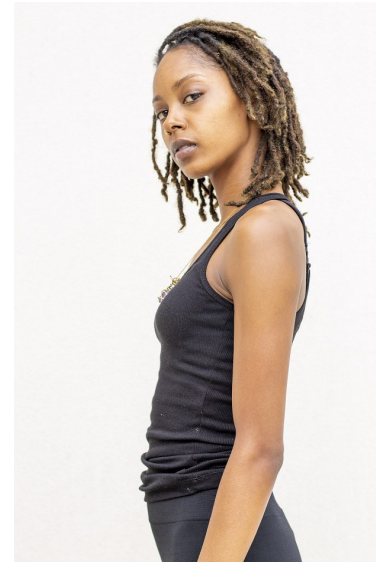

SHAMIA LASSITER

NEW YORK WOMEN

Image: 28 Models

Height 5'9.5" Bust 30.5" A Waist 24" Hips 34" Dress 0-2 US Shoe 8 US (kids)
Hair Black Eyes Brown

503 Buitenkloof Studios
8 Kloof Street, Gardens
Cape Town, 8001, South Africa