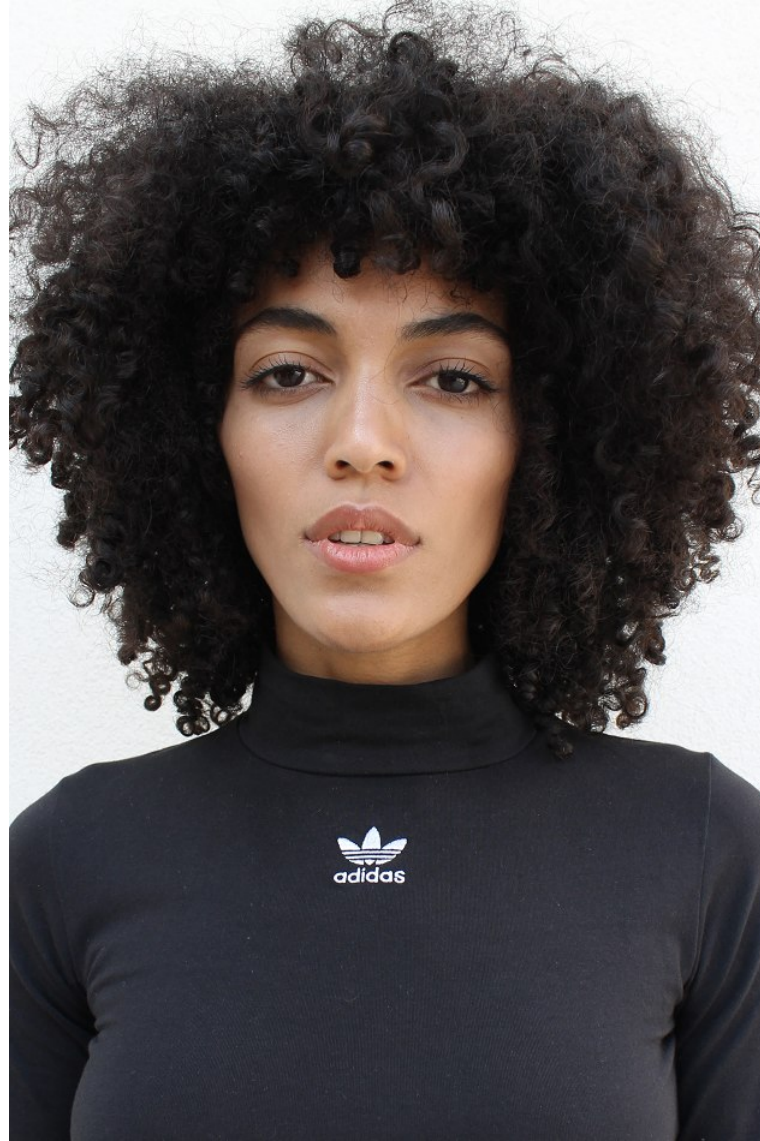

Image: 28 Models

CLÁUDIA MORAIS

NEW YORK WOMEN

Height 5'11" Bust 33" Waist 23" Hips 33" Dress 0-2 US Shoe 9 US Hair Black Eyes Brown

Image: 28 Models

**CLÁUDIA MORAIS**

NEW YORK WOMEN

Height 5'11" Bust 33" Waist 23" Hips 33" Dress 0-2 US Shoe 9 US Hair Black Eyes Brown

Image: 28 Models

**CLÁUDIA MORAIS**

NEW YORK WOMEN

Height 5'11" Bust 33" Waist 23" Hips 33" Dress 0-2 US Shoe 9 US Hair Black Eyes Brown

Image: 28 Models

CLÁUDIA MORAIS

NEW YORK WOMEN

Height 5'11" Bust 33" Waist 23" Hips 33" Dress 0-2 US Shoe 9 US Hair Black Eyes Brown