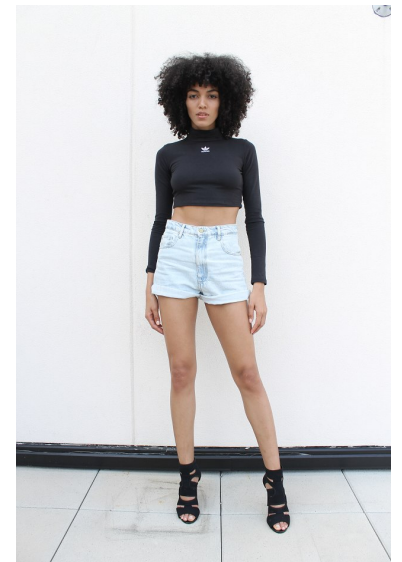

CLÁUDIA MORAIS

NEW YORK WOMEN

Image: 28 Models

Height 5'11" Bust 33" Waist 23" Hips 33" Dress 0-2 US Shoe 9 US Hair Black
Eyes Brown

503 Buitenkloof Studios
8 Kloof Street, Gardens
Cape Town, 8001, South Africa